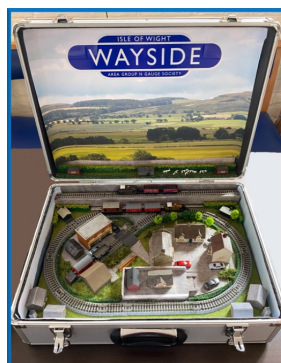

A WARM “N GAUGE WELCOME” AWAITS YOU

Whether you are an experienced railway modeller or just looking for a new hobby you will be very welcome at our model railway group in Whitwell.

We meet at Whitwell Village Hall on the third Thursday of the month from 6.00pm.

The group are building a modular layout and plan further projects in the future.

More information is on our website www.ngsiow.uk or just turn up on the night.

You will be warmly welcomed.

Come and join The Island's friendly model railway group